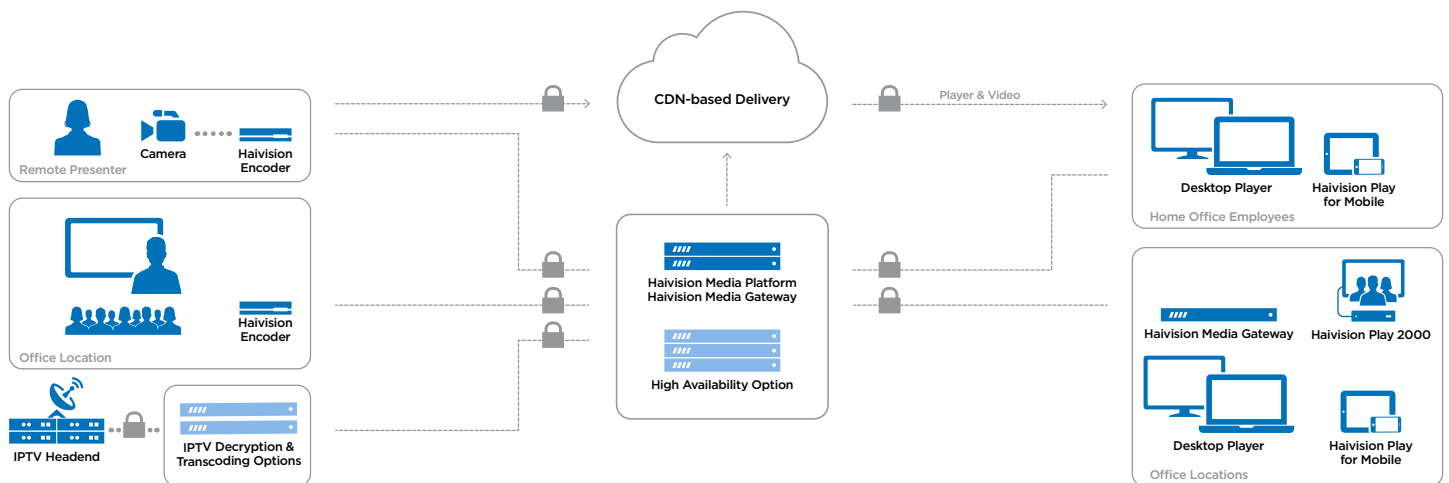

The Haivision Media Platform Enterprise helps securely distribute live and on-demand broadcast-quality video, such as CEO all hands, company events, HR updates, product launches and IPTV to employees watching on any screen globally - at headquarters, remote offices, home offices and on the road.