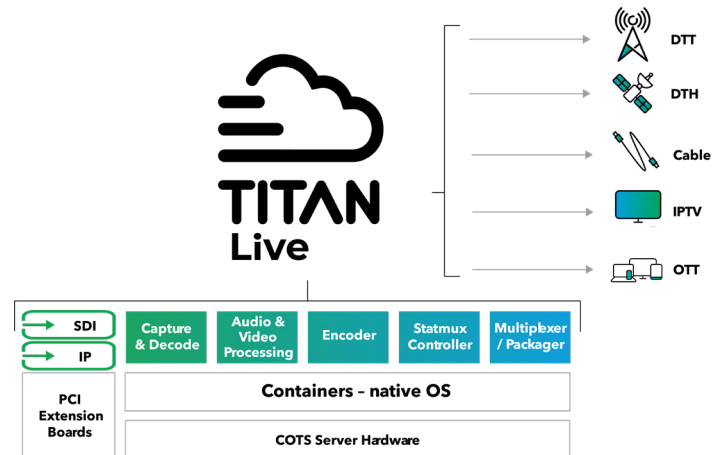

TITAN Live

SOFTWARE-BASED LIVE VIDEO COMPRESSION FOR THE CONVERGED HEADEND

TITAN Live is a high-quality and high-density video processing solution that is designed for Cable, DTH, DTT, IPTV, OTT Live delivery of SD, HD and UHD content. Featuring cutting edge technology, TITAN Live can ingest any channel to simultaneously produce multiple streams in real-time and deliver live video compression for the converged head-end.

Based on the 5th generation of the Ateame compression engine, TITAN Live delivers the highest video quality at minimum bitrates, allowing significant savings on the infrastructure and ensuring premium Quality of Experience for the end-users.

TITAN Live is a pure software solution, virtualizable and CPU and hardware agnostic, allowing deployments on and off premises from an appliance-like installation on bare metal to a docker orchestrated cloud-native solution.

Complemented with TITAN Mux and PILOT Manager, TITAN Live comes with a complete and advanced feature set, a powerful web interface and an extensive set of APIs to easily integrate within any open ecosystem.

Key Features

- High Video Quality - High Density
- Pure CPU solution, state-of-the-art hardware support (Intel, AMD)
- Infrastructure agnostic (appliance to cloud)
- Mobile to UHD resolutions
- HEVC, SHVC, H.264, MPEG-2, JPEG 2000
- AAC LC/HE/HEv2, DD/DD+/DD+JOC, AC-4, MPEG-H, MPEG-1 LII
- HDR10, HLG, Dolby Vision, SL-HDR1/2, HDR10+, ST2094
- Low-Latency mode
- Channel branding and Ad insertion
- Optimized statistical multiplexing
- Advanced packaging (CMAF, ATSC3.0, DRM)
- Wide input support enabling full IP transition (SDI, TS, ST2022-6, ST2110)
- Flexible Redundancy Scheme 1+1, N+1, N+M

Value-Added Benefits

High QoE for Reduced Churn Rate

Strengthen your offer with premium video quality and an innovation-driven roadmap, so you can rapidly adopt next generation technologies in a fast changing market.

Reduced Total Cost of Ownership

Reduce your OPEX with the simplicity and flexibility of our all-in-one solution for the converged head-end. Save on your infrastructure with the unmatched compression efficiency of TITAN Live.

Future-Proof & Scalable

Implement your workflow today and pave the way for tomorrow with an evolutive cloud-ready software solution and its advanced feature-set.

www.ateame.com